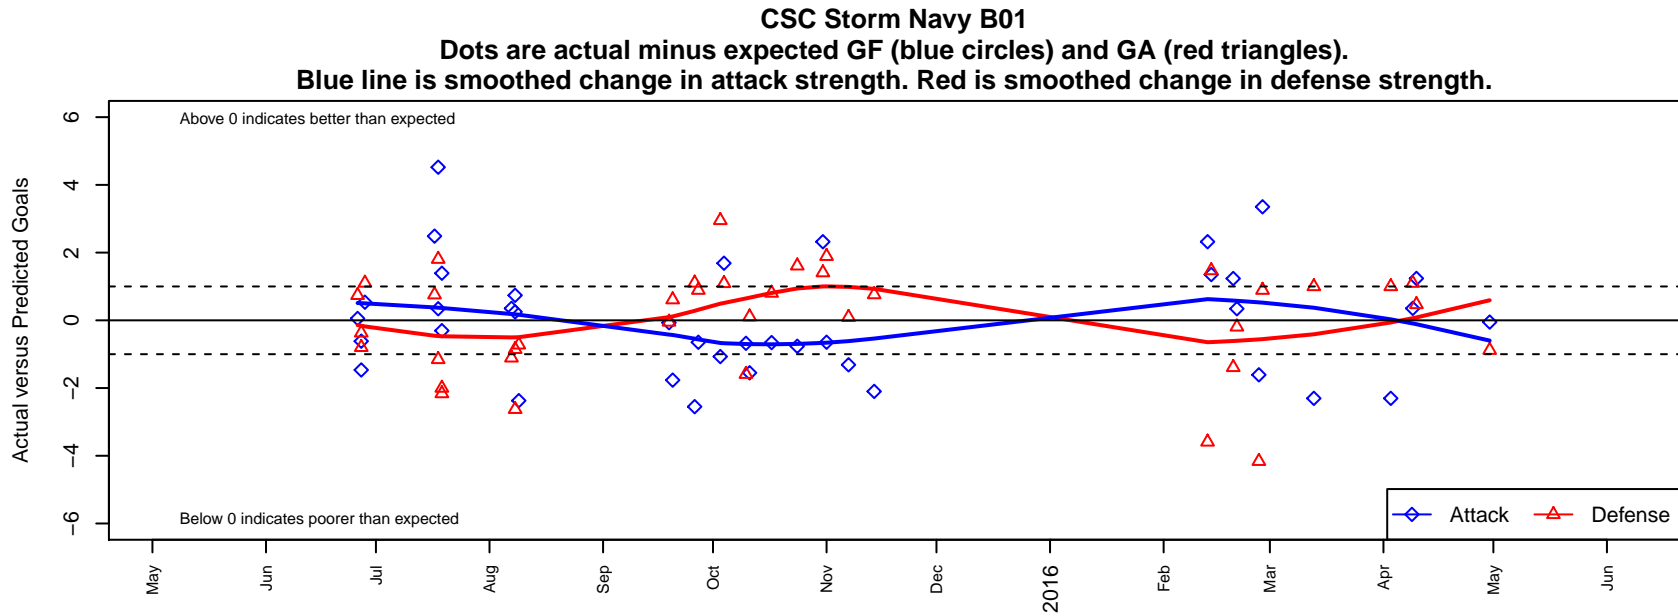

CSC Storm Navy B01

Corvallis SC Storm
 Corvallis, OR
 B01 total strength=1264
 attack=8.92 defense=2.8
 fall league = PTT B01 Premier Silver
 spr league = Spr OYS B01 Premier White
 notes= Corvallis United SC and
 Valley FC merged in
 2014-15

**attack and defense variance (black dot)
relative to other teams
and top 10 in region**

**attack and defense rating
relative to others at age
and all opponents in last 13 months**

Performance relative to 13 month average