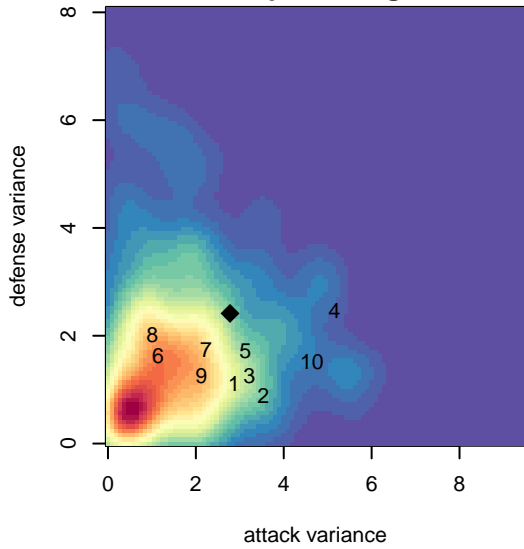

CSC Storm Navy B01

Corvallis SC Storm
 Corvallis, OR
 B01 total strength=1264
 attack=8.92 defense=2.8
 fall league = PTT B01 Premier Silver
 spr league = Spr OYS B01 Premier White
 notes= Corvallis United SC and
 Valley FC merged in
 2014-15

alt names used:
 CSC 01B
 CORVALLIS CSC 01B (OR)
 CSC 01B
 Corvallis SC 01B
 Corvallis SC 01B
 Corvallis SC 01B

Venues played:
 2015 Capital Cup BU14 Gold
 2015 Beaverton Cup BU14 Silver
 2015 Bend Premier Cup U14B SILVER U14
 2015 PTT B01 Premier Silver
 2015 Spr OYS B01 Premier White
 2015 OYS State Cup B01

**attack and defense variance (black dot)
relative to other teams
and top 10 in region**

**attack and defense rating
relative to others at age
and all opponents in last 13 months**

Performance relative to 13 month average