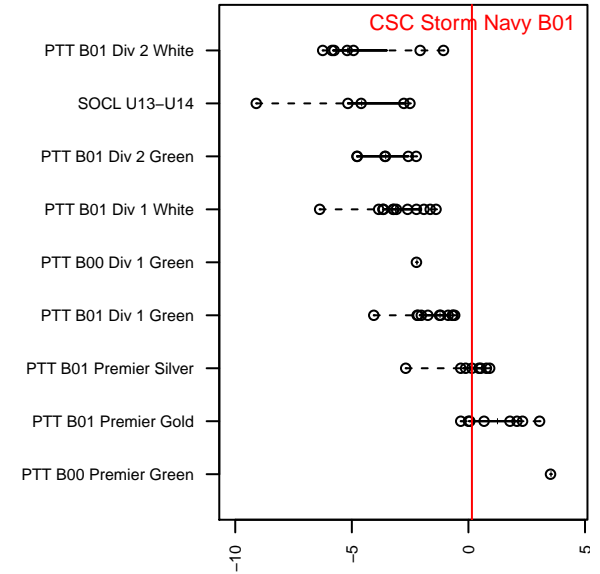

CSC Storm Navy B01

Corvallis SC Storm
 Corvallis, OR
 B01 total strength=1264
 attack=8.92 defense=2.8
 fall league = PTT B01 Premier Silver
 spr league = Spr OYS B01 Premier White
 notes= Corvallis United SC and
 Valley FC merged in
 2014-15

alt names used:
 CSC 01B
 CORVALLIS CSC 01B (OR)
 CSC 01B
 Corvallis SC 01B
 Corvallis SC 01B
 Corvallis SC 01B

Venues played:
 2015 Capital Cup BU14 Gold
 2015 Beaverton Cup BU14 Silver
 2015 Bend Premier Cup U14B SILVER U14
 2015 PTT B01 Premier Silver
 2015 Spr OYS B01 Premier White
 2015 OYS State Cup B01

**attack and defense variance (black dot)
relative to other teams
and top 10 in region**

**attack and defense rating
relative to others at age
and all opponents in last 13 months**

Performance relative to 13 month average