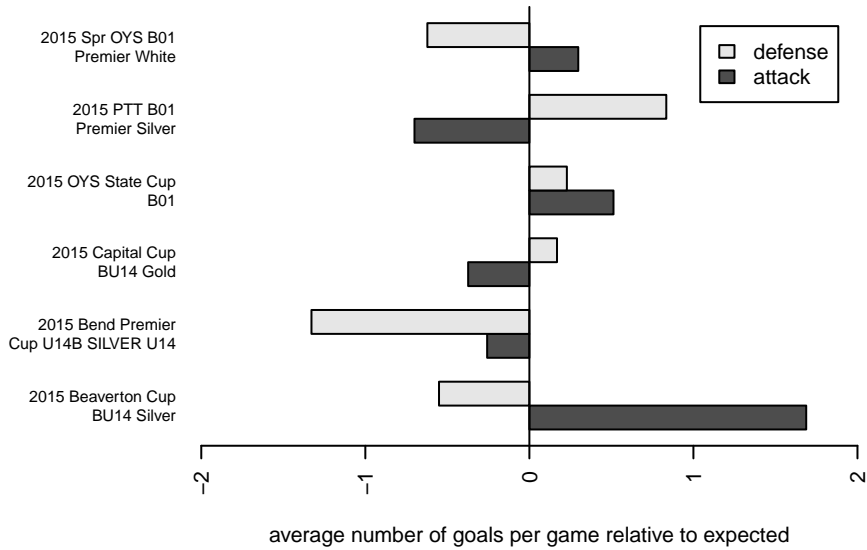

CSC Storm Navy B01

Corvallis SC Storm
 Corvallis, OR
 B01 total strength=1264
 attack=8.92 defense=2.8
 fall league = PTT B01 Premier Silver
 spr league = Spr OYS B01 Premier White
 notes= Corvallis United SC and
 Valley FC merged in
 2014-15

alt names used:
 CSC 01B
 CORVALLIS CSC 01B (OR)
 CSC 01B
 Corvallis SC 01B
 Corvallis SC 01B
 Corvallis SC 01B

Venues played:
 2015 Capital Cup BU14 Gold
 2015 Beaverton Cup BU14 Silver
 2015 Bend Premier Cup U14B SILVER U14
 2015 PTT B01 Premier Silver
 2015 Spr OYS B01 Premier White
 2015 OYS State Cup B01

**attack and defense variance (black dot)
relative to other teams
and top 10 in region**

**attack and defense rating
relative to others at age
and all opponents in last 13 months**

Performance relative to 13 month average